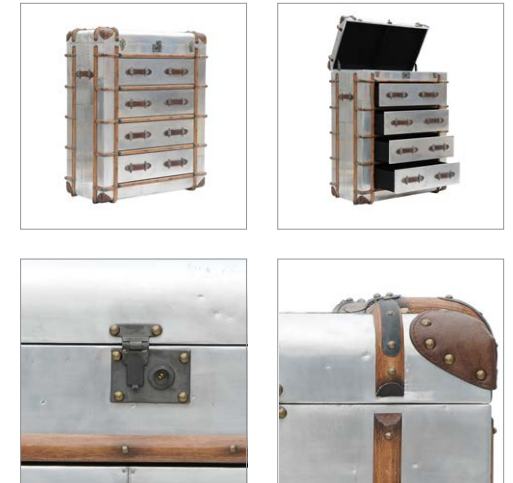

< Back

PRODUCTS / CLASSIC COLLECTION / CHESTS

GLOBETREKKER AERO

T-GLB-OS-0002-Z

Harking back to the romantic era of long, luxurious voyages by sea, the Globetrekker range is inspired by an original trunk from 1914 that Timothy Oulton discovered at an antiques market. Intrigued by the intricate detailing and beautiful brass plate of the trunk, Tim deconstructed the antique, redesigning it to encompass a full collection of side tables, chests, coffee tables, and bookcases, evolving with a range of different innovative finishes. Globetrekker Aero has a rugged, distressed aluminium finish inspired by military aircraft, transporting the original Globetrekker into the dynamic, modern world of travel.

LINING: Black Canvas

NO. OF DRAWERS: 4

Also available in Orbit

Chest available in 3 sizes. See over for details of the full Globetrekker Aero collection.

DIMENSIONS :

L: 40.9" / 104 cm

W: 22" / 56 cm

H: 51.8" / 132 cm

PRODUCT SHOWN IN :

Large - Aero

> FINISHES STANDARDS

PRODUCTS / CLASSIC COLLECTION / CHESTS / GLOBETREKKER AERO

FULL COLLECTION

Globetrekker Aero Side Table
L: 21.7" / 55 cm
W: 21.3 / 54 cm
H: 24" / 61 cm

Globetrekker Aero 2 Drawers Side Table
L: 23.8" / 61 cm
W: 23.8" / 61 cm
H: 24.2" / 62 cm

LOCK COLOUR

Antique Brass

Cool Metal

STUDS COLOUR

Shiny Silver (Chrome)

Antique Copper

LINING COLOUR

Green Canvas